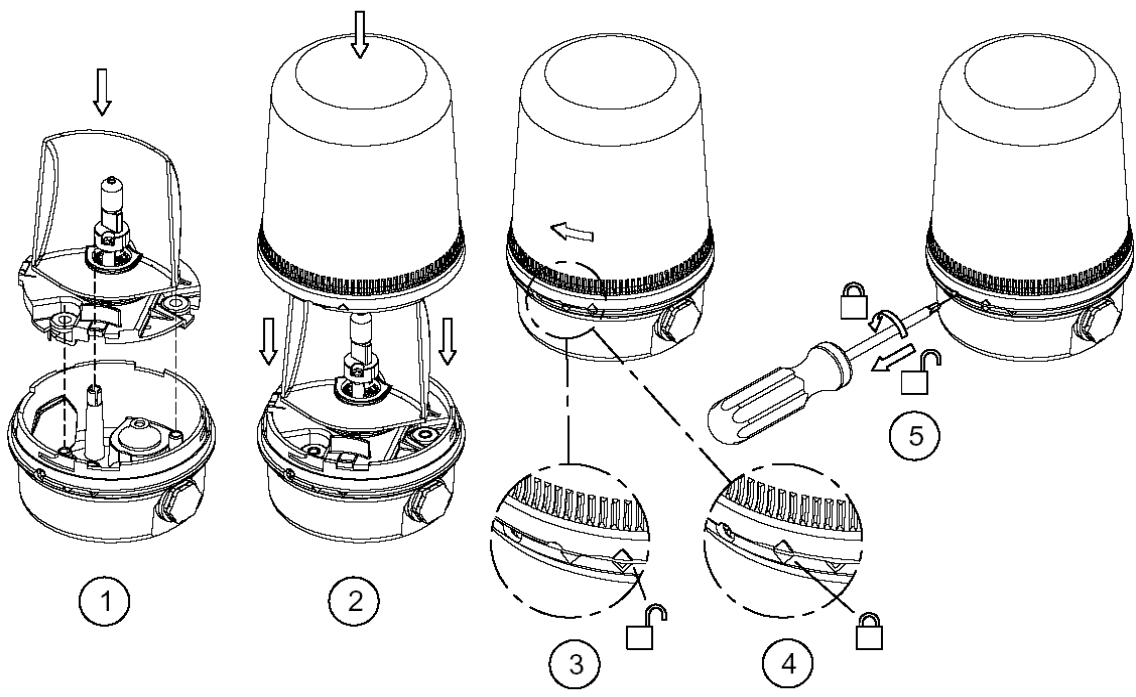

C

D

Lebensgefahr durch elektrischen Strom!
Dieses Gerat darf nur durch autorisierte Elektrofachkrafte und elektrotechnisch unterwiesene Personen montiert und angeschlossen werden.

Electric current! Danger to life!
Only authorized or instructed persons may assemble and install this device.

Tension lectrique dangereuse!
Seuls les personnes averties sont autorises d'assembler et d'installer ces produits.

**Comax Industrielle
Signaltechnik AG**

Phone +41 (0)32 617 31 41
E-mail mail@comax.ch
Internet http://www.comax.ch