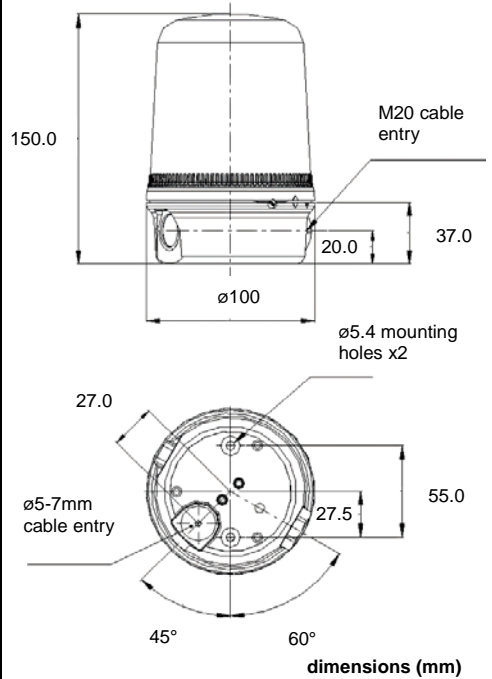

Revolving Flash Light

RTH3.012.2*
 RTH3.024.2*
 RTH3.115.7*
 RTH3.230.7*

Measurements

Mounting Options

b) Pole Mount
 S-300.000.01

c) 90° Bracket
 M-300.000.01

a) Standard Base

dimensions (mm)