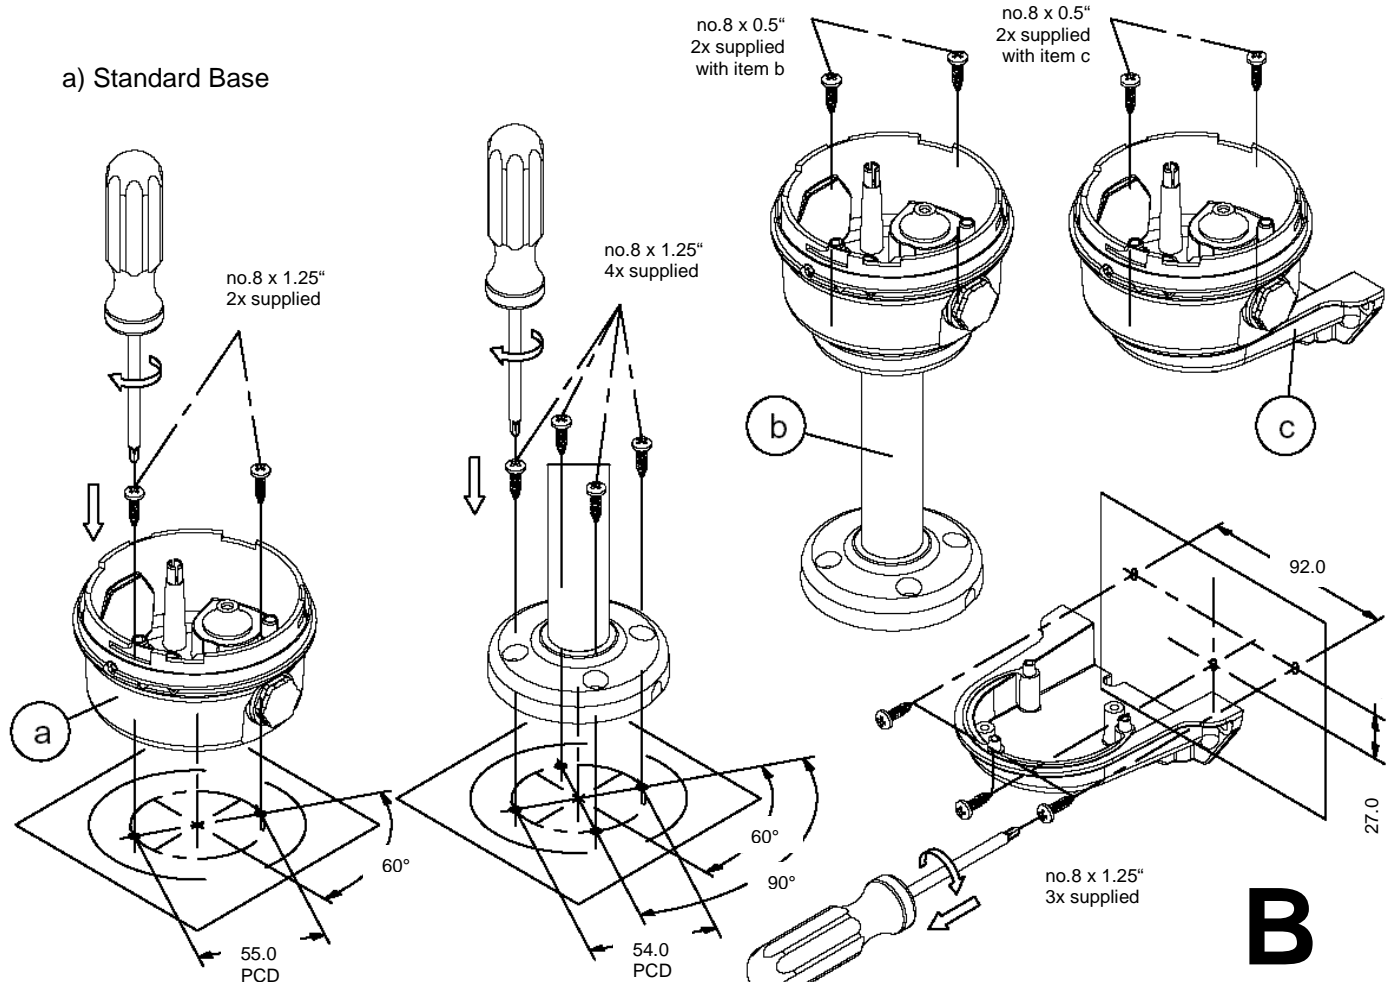

Revolving Flash Light

RTH3.012.2*
 RTH3.024.2*
 RTH3.115.7*
 RTH3.230.7*

Measurements

Mounting Options

b) Pole Mount
 S-300.000.01

c) 90° Bracket
 M-300.000.01

a) Standard Base

dimensions (mm)