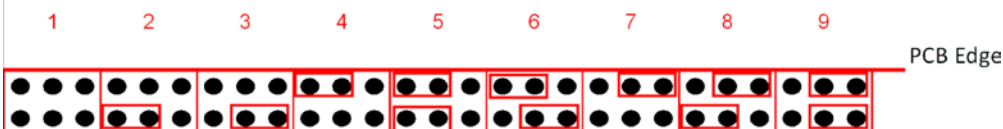

a) Standard Base

dimensions (mm)

C

D

Signal Modes

Stage 1 [AC & DC units]	Stage2 [DC unit only]
1 All L.E.D.'s on	Alternate Side Flash 2Hz
2 Rotating: Slow 1	Alternate Side Flash 2Hz
3 Single Strike Flash 2Hz	Rotating: Fast 2
4 Rotating: Fast 1	Single Strike Flash 2Hz
5 Rotating: Slow 2	Double Strike Flash 1Hz
6 Double Strike Flash 1Hz	Rotating: Fast 2
7 Rotating: Fast 2	Double Strike Flash 2Hz
8 Double Strike Flash 2Hz	Alternate Side Flash 2Hz
9 Alternate Side Flash 2Hz	Rotating: Fast 2