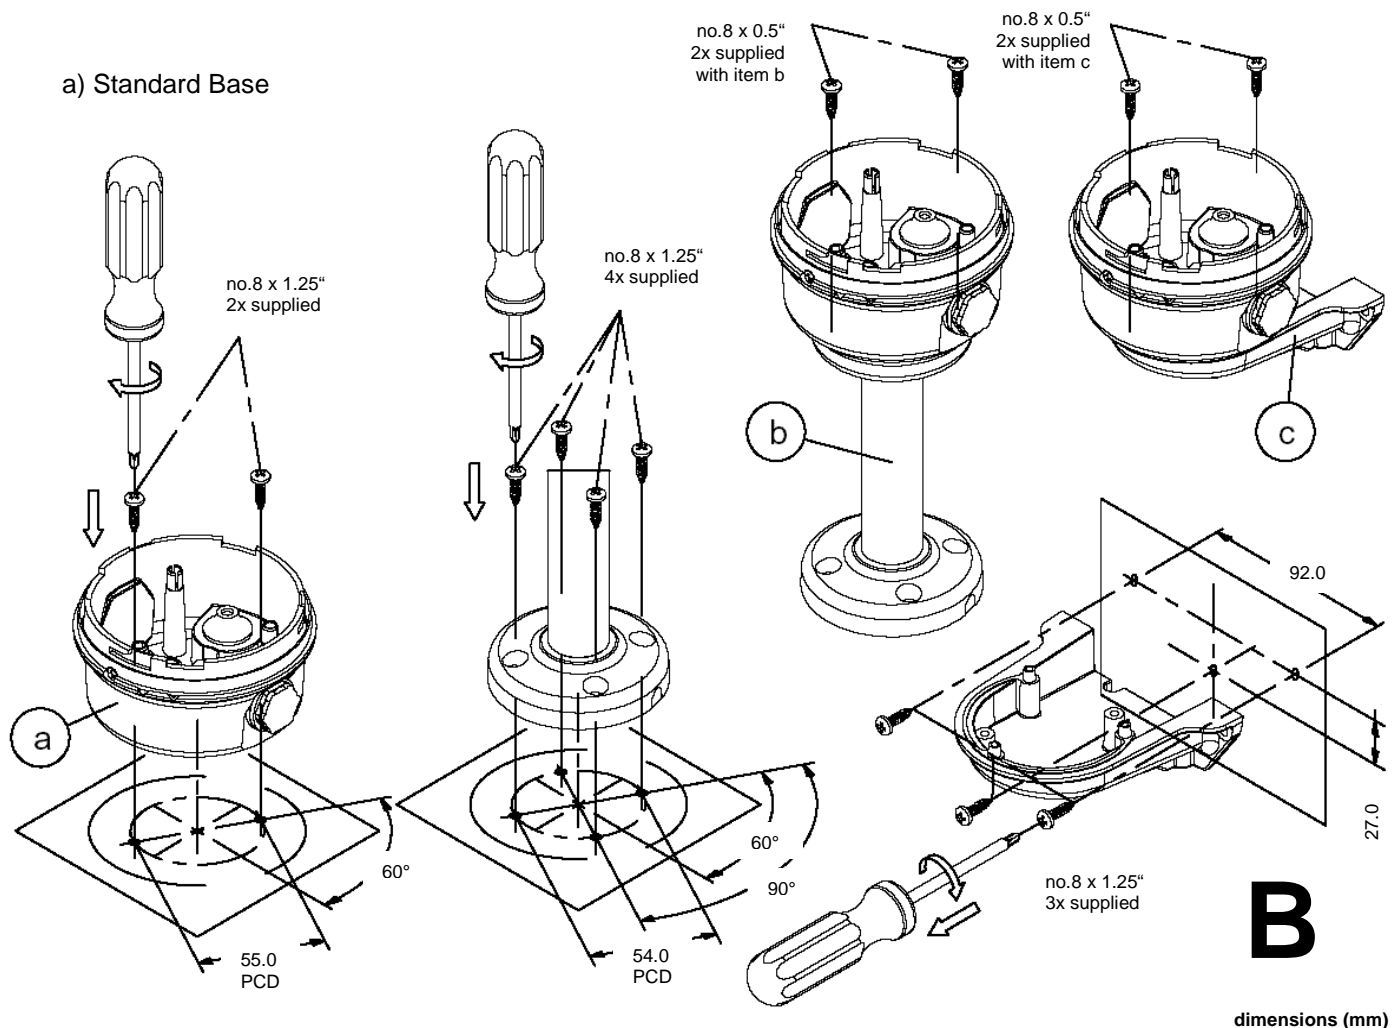

LED Multifunction Signal Light

LDA3.024.2*
 LDA3.230.7*

A

Measurements

dimensions (mm)

Mounting Options

b) Pole Mount
 S-300.000.01

c) 90° Bracket
 M-300.000.01

a) Standard Base

dimensions (mm)

C

D

Signal Modes

Stage 1 [AC & DC units]	Stage2 [DC unit only]
1 All L.E.D.'s on	Alternate Side Flash 2Hz
2 Rotating: Slow 1	Alternate Side Flash 2Hz
3 Single Strike Flash 2Hz	Rotating: Fast 2
4 Rotating: Fast 1	Single Strike Flash 2Hz
5 Rotating: Slow 2	Double Strike Flash 1Hz
6 Double Strike Flash 1Hz	Rotating: Fast 2
7 Rotating: Fast 2	Double Strike Flash 2Hz
8 Double Strike Flash 2Hz	Alternate Side Flash 2Hz
9 Alternate Side Flash 2Hz	Rotating: Fast 2