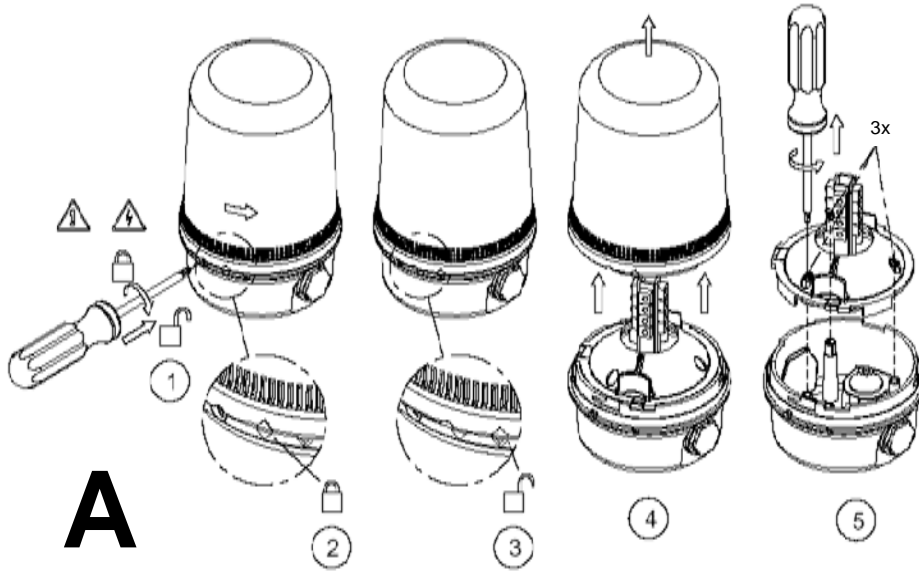

LED Multifunction Signal Light

LDA3.024.2*
 LDA3.230.7*

A

Measurements

dimensions (mm)

Mounting Options

b) Pole Mount
 S-300.000.01

c) 90° Bracket
 M-300.000.01

a) Standard Base

dimensions (mm)

C

D

Signal Modes

Stage 1 [AC & DC units]	Stage2 [DC unit only]
1 All L.E.D.'s on	Alternate Side Flash 2Hz
2 Rotating: Slow 1	Alternate Side Flash 2Hz
3 Single Strike Flash 2Hz	Rotating: Fast 2
4 Rotating: Fast 1	Single Strike Flash 2Hz
5 Rotating: Slow 2	Double Strike Flash 1Hz
6 Double Strike Flash 1Hz	Rotating: Fast 2
7 Rotating: Fast 2	Double Strike Flash 2Hz
8 Double Strike Flash 2Hz	Alternate Side Flash 2Hz
9 Alternate Side Flash 2Hz	Rotating: Fast 2