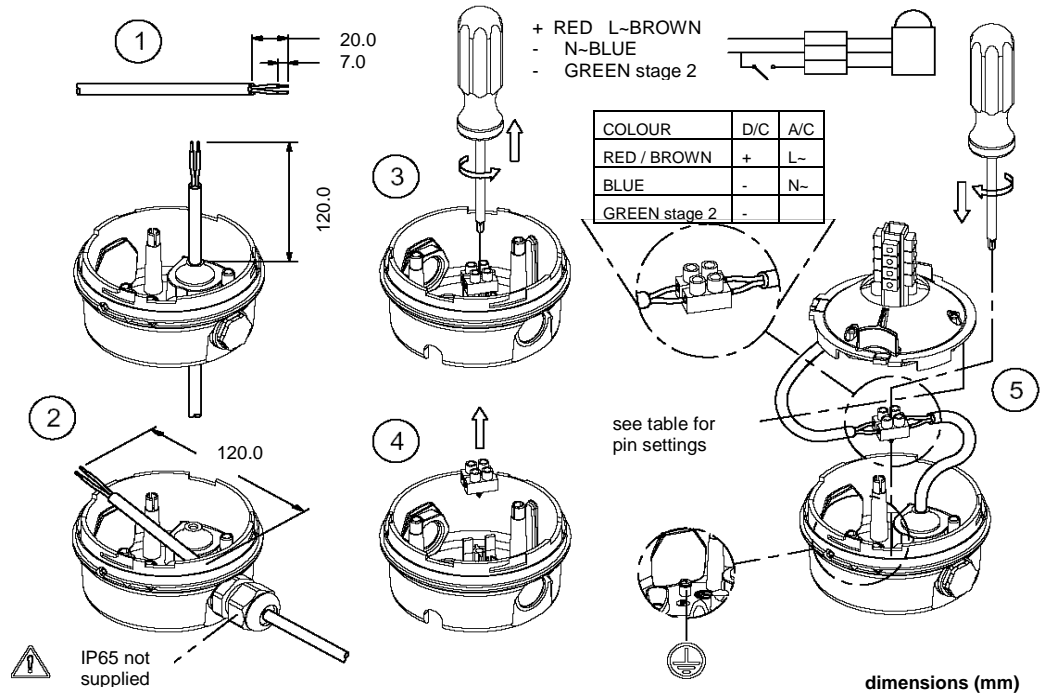

LED Multifunction Signal Light

LDA3.024.2*
 LDA3.230.7*

A

Measurements

dimensions (mm)

Mounting Options

b) Pole Mount
 S-300.000.01

c) 90° Bracket
 M-300.000.01

a) Standard Base

dimensions (mm)

C

D

Signal Modes

Stage 1 [AC & DC units]	Stage2 [DC unit only]
1 All L.E.D.'s on	Alternate Side Flash 2Hz
2 Rotating: Slow 1	Alternate Side Flash 2Hz
3 Single Strike Flash 2Hz	Rotating: Fast 2
4 Rotating: Fast 1	Single Strike Flash 2Hz
5 Rotating: Slow 2	Double Strike Flash 1Hz
6 Double Strike Flash 1Hz	Rotating: Fast 2
7 Rotating: Fast 2	Double Strike Flash 2Hz
8 Double Strike Flash 2Hz	Alternate Side Flash 2Hz
9 Alternate Side Flash 2Hz	Rotating: Fast 2