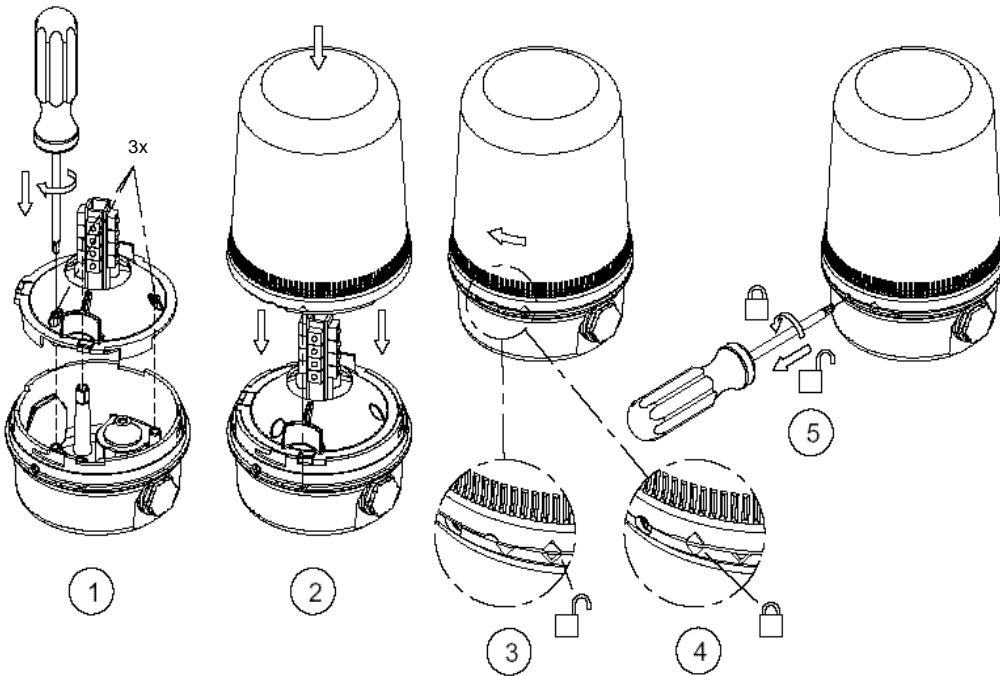

LED Multifunction Signal Light

LDA3.024.2*
 LDA3.230.7*

A

Measurements

dimensions (mm)

Mounting Options

b) Pole Mount
 S-300.000.01

c) 90° Bracket
 M-300.000.01

a) Standard Base

dimensions (mm)

C

D

Signal Modes

Stage 1 [AC & DC units]	Stage2 [DC unit only]
1 All L.E.D.'s on	Alternate Side Flash 2Hz
2 Rotating: Slow 1	Alternate Side Flash 2Hz
3 Single Strike Flash 2Hz	Rotating: Fast 2
4 Rotating: Fast 1	Single Strike Flash 2Hz
5 Rotating: Slow 2	Double Strike Flash 1Hz
6 Double Strike Flash 1Hz	Rotating: Fast 2
7 Rotating: Fast 2	Double Strike Flash 2Hz
8 Double Strike Flash 2Hz	Alternate Side Flash 2Hz
9 Alternate Side Flash 2Hz	Rotating: Fast 2