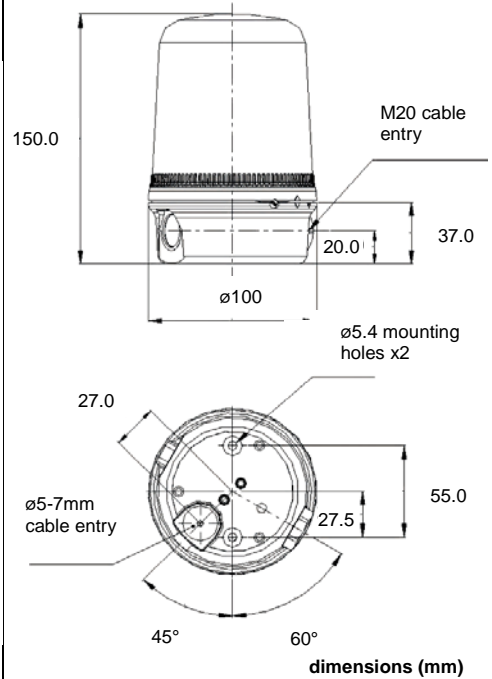

LED Multifunction Signal Light

LDA3.024.2*
 LDA3.230.7*

A

Measurements

dimensions (mm)

Mounting Options

b) Pole Mount
 S-300.000.01

c) 90° Bracket
 M-300.000.01

a) Standard Base

dimensions (mm)

C

D

Signal Modes

Stage 1 [AC & DC units]	Stage2 [DC unit only]
1 All L.E.D.'s on	Alternate Side Flash 2Hz
2 Rotating: Slow 1	Alternate Side Flash 2Hz
3 Single Strike Flash 2Hz	Rotating: Fast 2
4 Rotating: Fast 1	Single Strike Flash 2Hz
5 Rotating: Slow 2	Double Strike Flash 1Hz
6 Double Strike Flash 1Hz	Rotating: Fast 2
7 Rotating: Fast 2	Double Strike Flash 2Hz
8 Double Strike Flash 2Hz	Alternate Side Flash 2Hz
9 Alternate Side Flash 2Hz	Rotating: Fast 2